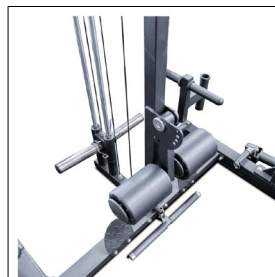

LS-HR3 - HALF-RACK W/HI-LO PULLEY

PRODUCT FEATURES

The Legion HR3 Spartan Half-Rack w/ Hi-Lo Pulley features Lat Pulldown functionality built in, and also includes the lat pulldown and row bar. Plus, this half-rack also has a multi-grip chin up bar, plate loaded high/low pulley, 2 spotter arms, 2X fixed foot plates for low row exercises, 2 J-hooks, and 2 spotter arms, weight plate storage, and an Olympic Bar holder.

PRODUCT SPECIFICATIONS

Item Number:	LS-HR3
Setup Dimension:	49"W x 69" L x 90" H
Lat Pull Down & Row Bars:	Included
Plate Loaded High/Low Pulley:	Included
Multi-Grip Chin Up Bar:	Included
J Hooks:	2 J Hooks
Spotter Arms:	Included
Plate & Bar Storage:	Included
Band Pegs:	Included
Fixed Foot Plates:	2
Leg Holder:	3 position leg holder w/ foam pads